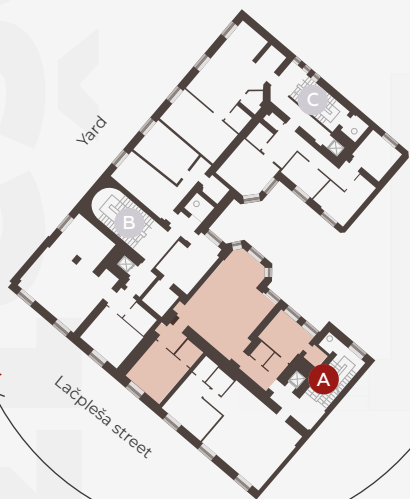

2nd Floor, Lacplesa 13

Apartment # 22

#	ROOM	M ²
1	Kitchen and living room	48,2
2	Bathroom	1,9
3	Room	10,4
4	Room	2,0
5	Hallway	3,7
6	Room	14,0
7	Bathroom	2,7

Living space 82,9

SCALE 1:100

IN 1 CENTIMETERE - 100 CENTIMETERS