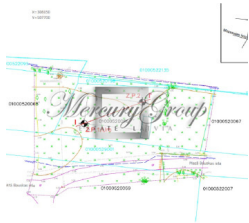

### Description

A promising plot of land is for sale. Located in Pardaugava on Maza Bauskas street, a 10-minute drive from the city center. The first line is near the Daugava River.

Nearby is the Island Bridge, South Bridge. Public transport users have access to 10 tram, 12, 23 and 26 buses, as well as 19 and 24 trolleybuses.