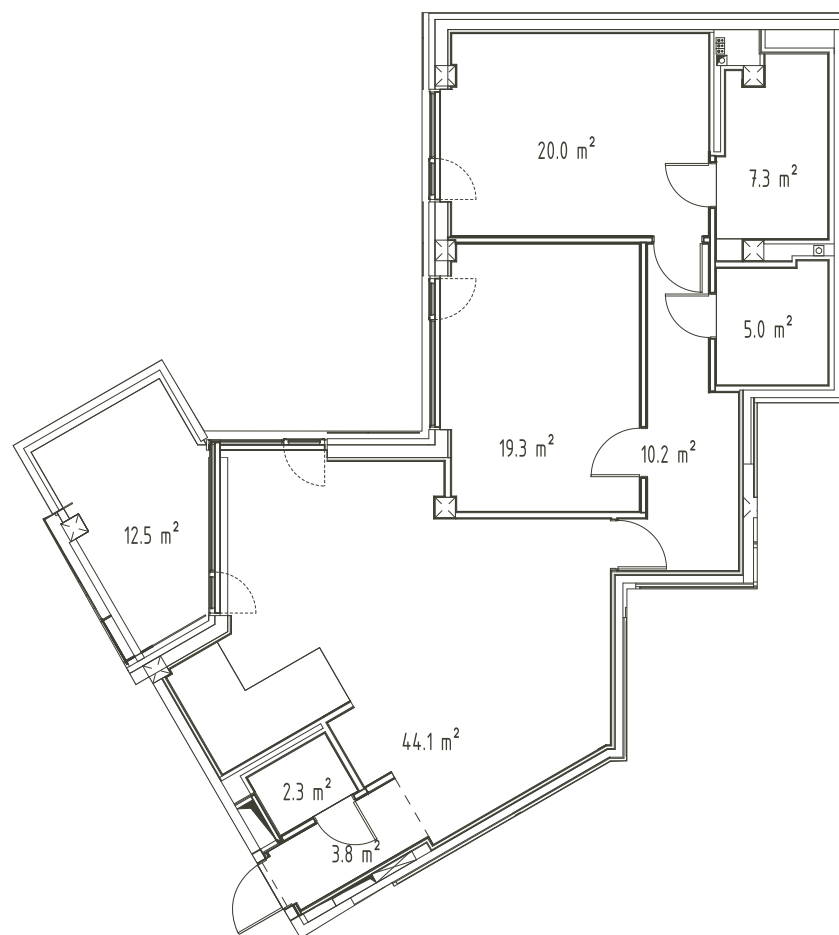

# HOFT

HOUSE  
OF THE  
FLYING  
TREES

**2**  
FLOOR

**27**  
APARTMENT NO.

**2**  
BEDROOMS

**132.1**  
AREA, M<sup>2</sup>

STRELNIĖKU IELA

# HOFT

HOUSE  
OF THE  
FLYING  
TREES

**2**  
FLOOR

**27**  
APARTMENT NO.

**2**  
BEDROOMS

**132.1**  
AREA, M<sup>2</sup>

ENTRANCE HALL	<b>3.75</b>
LIVING ROOM AND KITCHEN	<b>44.08</b>
WC	<b>2.27</b>
BATHROOM	<b>5.04</b>
BATHROOM	<b>7.31</b>
HALL	<b>10.24</b>
BEDROOM	<b>19.34</b>
BEDROOM	<b>19.98</b>
LIVING AREA	<b>120.00</b>
TERRACE	<b>12.53</b>
TOTAL BALCONIES AND TERRACES AREA	<b>12.10</b>
TOTAL AREA	<b>132.1</b>

# HOFT

**2**  
FLOOR

**27**  
APARTMENT NO.

**2**  
BEDROOMS

**132.1**  
AREA, M<sup>2</sup>

ENTRANCE HALL	<b>3.75</b>
LIVING ROOM AND KITCHEN	<b>44.08</b>
WC	<b>2.27</b>
BATHROOM	<b>5.04</b>
BATHROOM	<b>7.31</b>
HALL	<b>10.24</b>
BEDROOM	<b>19.34</b>
BEDROOM	<b>19.98</b>
LIVING AREA	<b>120.00</b>
TERRACE	<b>12.53</b>
TOTAL BALCONIES AND TERRACES AREA	<b>12.10</b>
TOTAL AREA	<b>132.1</b>