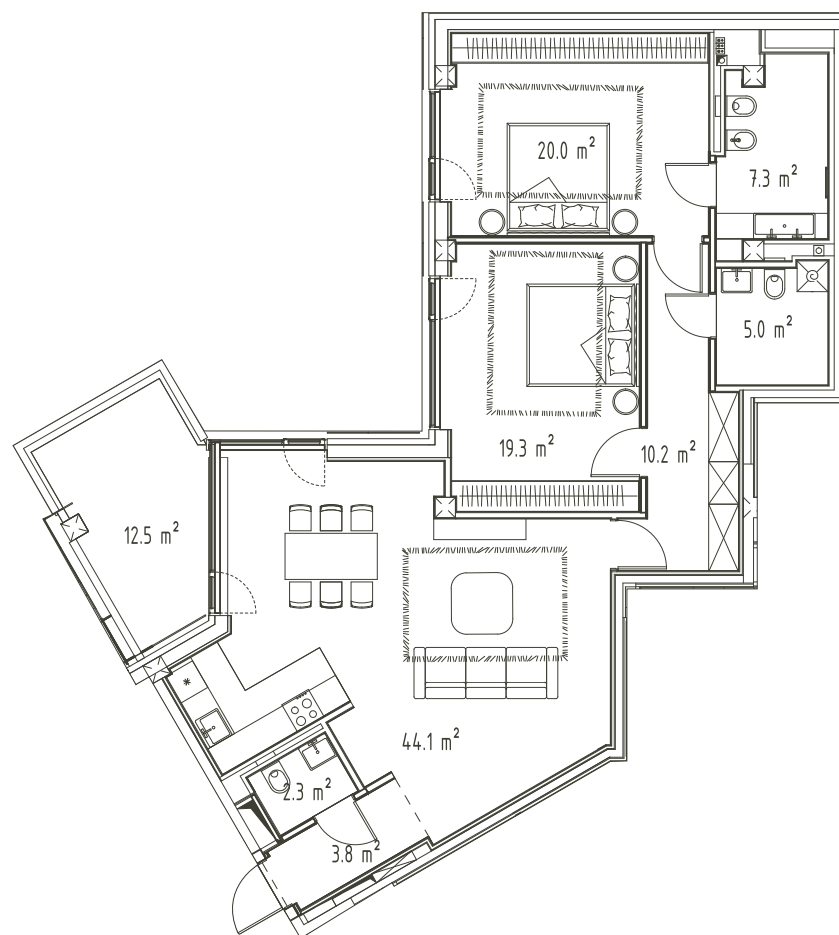

# HOFT

HOUSE  
OF THE  
FLYING  
TREES

**2**  
FLOOR

**27**  
APARTMENT NO.

**2**  
BEDROOMS

**132.1**  
AREA, M<sup>2</sup>

STRELNIĖKU IELA

# HOFT

HOUSE  
OF THE  
FLYING  
TREES

**2**  
FLOOR

**27**  
APARTMENT NO.

**2**  
BEDROOMS

**132.1**  
AREA, M<sup>2</sup>

ENTRANCE HALL	<b>3.75</b>
LIVING ROOM AND KITCHEN	<b>44.08</b>
WC	<b>2.27</b>
BATHROOM	<b>5.04</b>
BATHROOM	<b>7.31</b>
HALL	<b>10.24</b>
BEDROOM	<b>19.34</b>
BEDROOM	<b>19.98</b>
LIVING AREA	<b>120.00</b>
TERRACE	<b>12.53</b>
TOTAL BALCONIES AND TERRACES AREA	<b>12.10</b>
TOTAL AREA	<b>132.1</b>

# HOFT

**2**  
FLOOR

**27**  
APARTMENT NO.

**2**  
BEDROOMS

**132.1**  
AREA, M<sup>2</sup>

ENTRANCE HALL	<b>3.75</b>
LIVING ROOM AND KITCHEN	<b>44.08</b>
WC	<b>2.27</b>
BATHROOM	<b>5.04</b>
BATHROOM	<b>7.31</b>
HALL	<b>10.24</b>
BEDROOM	<b>19.34</b>
BEDROOM	<b>19.98</b>
LIVING AREA	<b>120.00</b>
TERRACE	<b>12.53</b>
TOTAL BALCONIES AND TERRACES AREA	<b>12.10</b>
TOTAL AREA	<b>132.1</b>