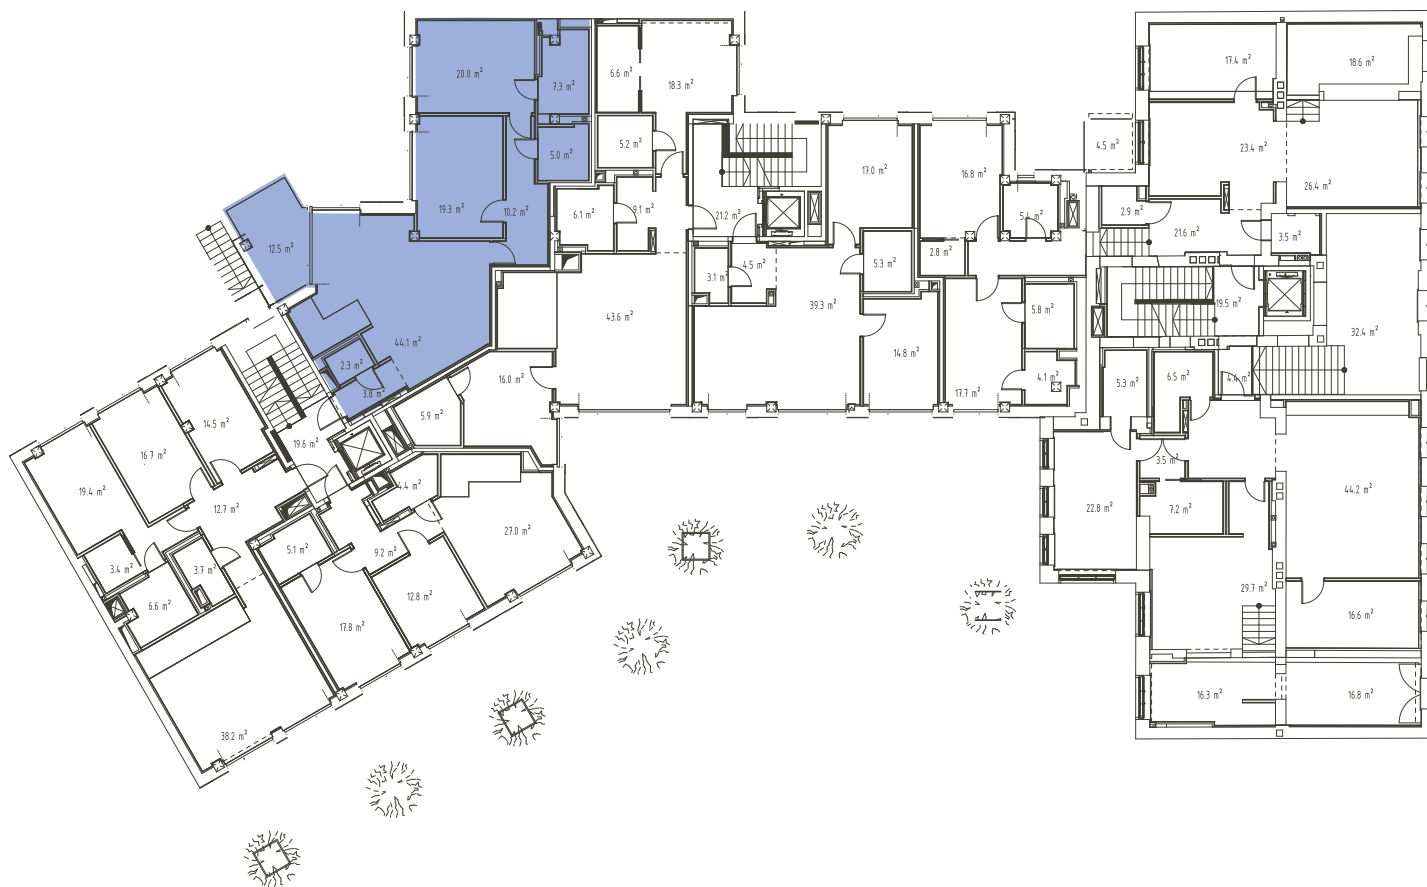

# HOFT

HOUSE  
OF THE  
FLYING  
TREES

**2**  
FLOOR

**27**  
APARTMENT NO.

**2**  
BEDROOMS

**132.1**  
AREA, M<sup>2</sup>

STRELNIĖKU IELA

# HOFT

HOUSE  
OF THE  
FLYING  
TREES

**2**  
FLOOR

**27**  
APARTMENT NO.

**2**  
BEDROOMS

**132.1**  
AREA, M<sup>2</sup>

ENTRANCE HALL	<b>3.75</b>
LIVING ROOM AND KITCHEN	<b>44.08</b>
WC	<b>2.27</b>
BATHROOM	<b>5.04</b>
BATHROOM	<b>7.31</b>
HALL	<b>10.24</b>
BEDROOM	<b>19.34</b>
BEDROOM	<b>19.98</b>
LIVING AREA	<b>120.00</b>
TERRACE	<b>12.53</b>
TOTAL BALCONIES AND TERRACES AREA	<b>12.10</b>
TOTAL AREA	<b>132.1</b>

# HOFT

**2**  
FLOOR

**27**  
APARTMENT NO.

**2**  
BEDROOMS

**132.1**  
AREA, M<sup>2</sup>

ENTRANCE HALL	<b>3.75</b>
LIVING ROOM AND KITCHEN	<b>44.08</b>
WC	<b>2.27</b>
BATHROOM	<b>5.04</b>
BATHROOM	<b>7.31</b>
HALL	<b>10.24</b>
BEDROOM	<b>19.34</b>
BEDROOM	<b>19.98</b>
LIVING AREA	<b>120.00</b>
TERRACE	<b>12.53</b>
TOTAL BALCONIES AND TERRACES AREA	<b>12.10</b>
TOTAL AREA	<b>132.1</b>