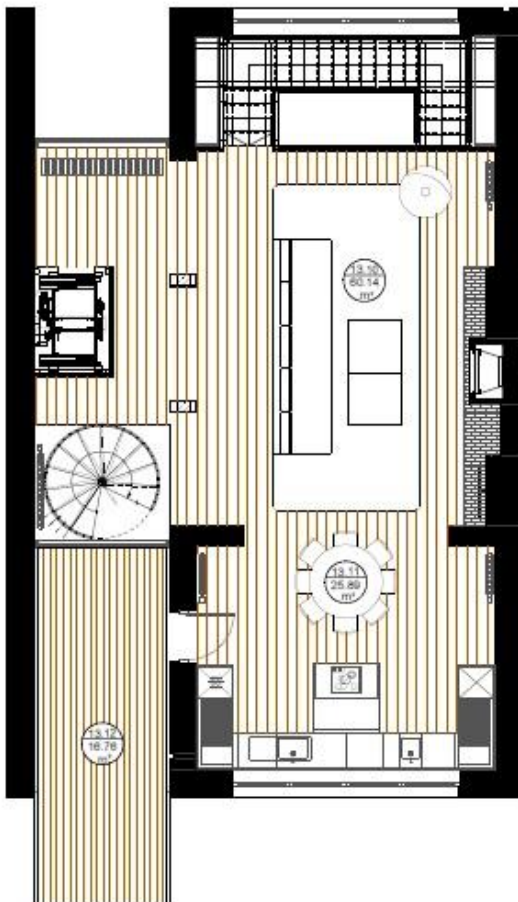

Rīga, Balasta dambis 72
RIVERSIDE VILLAS
 1st FLOOR
APARTMENT No. 13
 Level 1
 ROOM EXPLICATION

No.	Name	Area (m ²)
13.1	CORRIDOR	21.81
13.2	HALL	27.04
13.3	WC	3.47
13.4	BATHROOM	5.65
13.5	SAUNA	3.80
13.6	CORRIDOR	8.09
13.7	AUXILIARY ROOM	3.04
13.8	BEDROOM	24.55
TOTAL:		97.45
13.9	TERRACE	13.78
GRAND TOTAL 1st LEVEL:		111.23

M 1:100

Rīga, Balasta dambis 72
RIVERSIDE VILLAS
 2nd FLOOR
APARTMENT No. 13
 Level 2
 ROOM EXPLICATION

No.	Name	Area (m ²)
13.10	LIVING ROOM	60.14
13.11	KITCHEN	25.89
TOTAL:		86.03
13.12	TERRACE	16.76
GRAND TOTAL 2nd LEVEL:		102.79