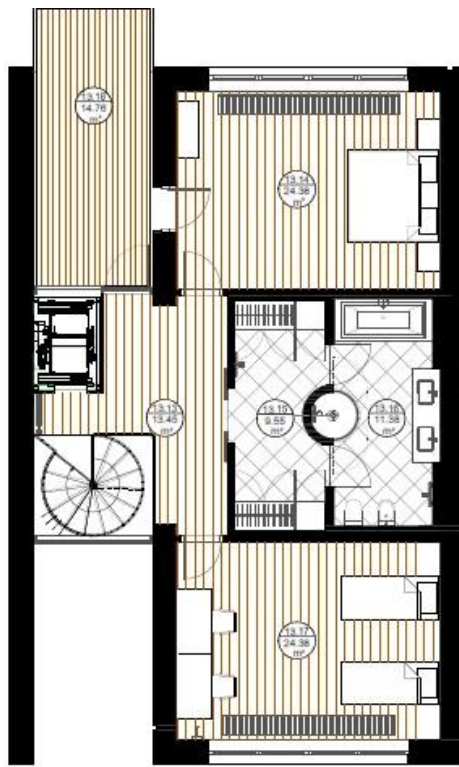

Rīga, Balasta dambis 72
RIVERSIDE VILLAS
 1st FLOOR
APARTMENT No. 13
 Level 1
 ROOM EXPLICATION

No.	Name	Area (m ²)
13.1	CORRIDOR	21.81
13.2	HALL	27.04
13.3	WC	3.47
13.4	BATHROOM	5.65
13.5	SAUNA	3.80
13.6	CORRIDOR	8.09
13.7	AUXILIARY ROOM	3.04
13.8	BEDROOM	24.55
TOTAL:		97.45
13.9	TERRACE	13.78
GRAND TOTAL 1st LEVEL:		111.23

M 1:100

Rīga, Balasta dambis 72
RIVERSIDE VILLAS
 2nd FLOOR
APARTMENT No. 13
 Level 2
 ROOM EXPLICATION

No.	Name	Area (m ²)
13.10	LIVING ROOM	60.14
13.11	KITCHEN	25.89
TOTAL:		86.03
13.12	TERRACE	16.76
GRAND TOTAL 2nd LEVEL:		102.79

Rīga, Balasta dambis 72
RIVERSIDE VILLAS
 3rd FLOOR
APARTMENT No. 13
 Level 3
 ROOM EXPLICATION

No.	Name	Area (m ²)
13.13	HALL	13.45
13.14	BEDROOM	24.38
13.15	WARDROBE	9.55
13.16	BATHROOM	11.38
13.17	BEDROOM	24.38
TOTAL:		83.14
13.18	TERRACE	14.76
GRAND TOTAL 3rd LEVEL:		97.9
GRAND TOTAL ALL LEVELS:		325.71