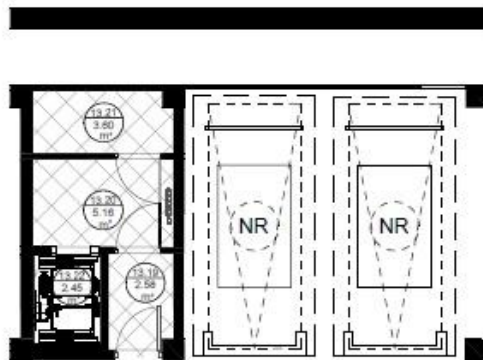

Rīga, Balasta dambis 72
RIVERSIDE VILLAS
3rd FLOOR
APARTMENT No. 13
Level 3
ROOM EXPLICATION

No.	Name	Area (m²)
13.13	HALL	13.45
13.14	BEDROOM	24.38
13.15	WARDROBE	9.55
13.16	BATHROOM	11.38
13.17	BEDROOM	24.38
TOTAL:		83.14
13.18	TERRACE	14.76
GRAND TOTAL 3rd LEVEL:		97.9
GRAND TOTAL ALL LEVELS:		325.71

13.100

Rīga, Balasta dambis 72
RIVERSIDE VILLAS
BASEMENT
APARTMENT No. 13
Basement
ROOM EXPLICATION

No.	Name	Area (m²)
13.19	VESTIBULE	2.58
13.20	VESTIBULE	5.16
13.21	STORAGE	3.60
13.22	LIFT	2.45
TOTAL:		13.79