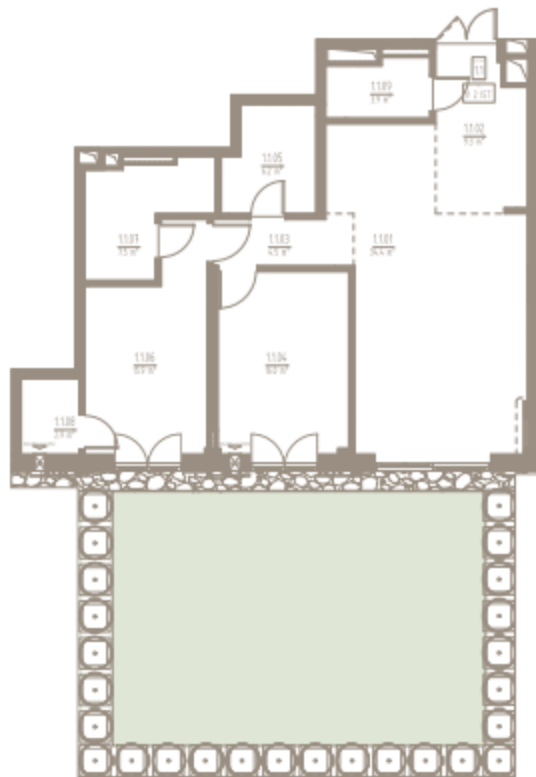

Dzintaru prospekts

VILLA
MILIA
JURMALA

1

FLOOR

1

APARTMENT
NUMBER

2

BEDROOMS

107.1

TOTAL AREA, M²

ENTRANCE	9.3
LIVING ROOM+KITCHEN+ DINING ROOM	34.4
BEDROOM 2	16.0
BEDROOM 3	15.9
BATHROOM 2	6.2
BATHROOM 3	7.5
SHOWER/WC	3.9
WARDROBE	2.9
CORRIDOR	4.5
LIVING SPACE	100.6
LAND AREA	24.0