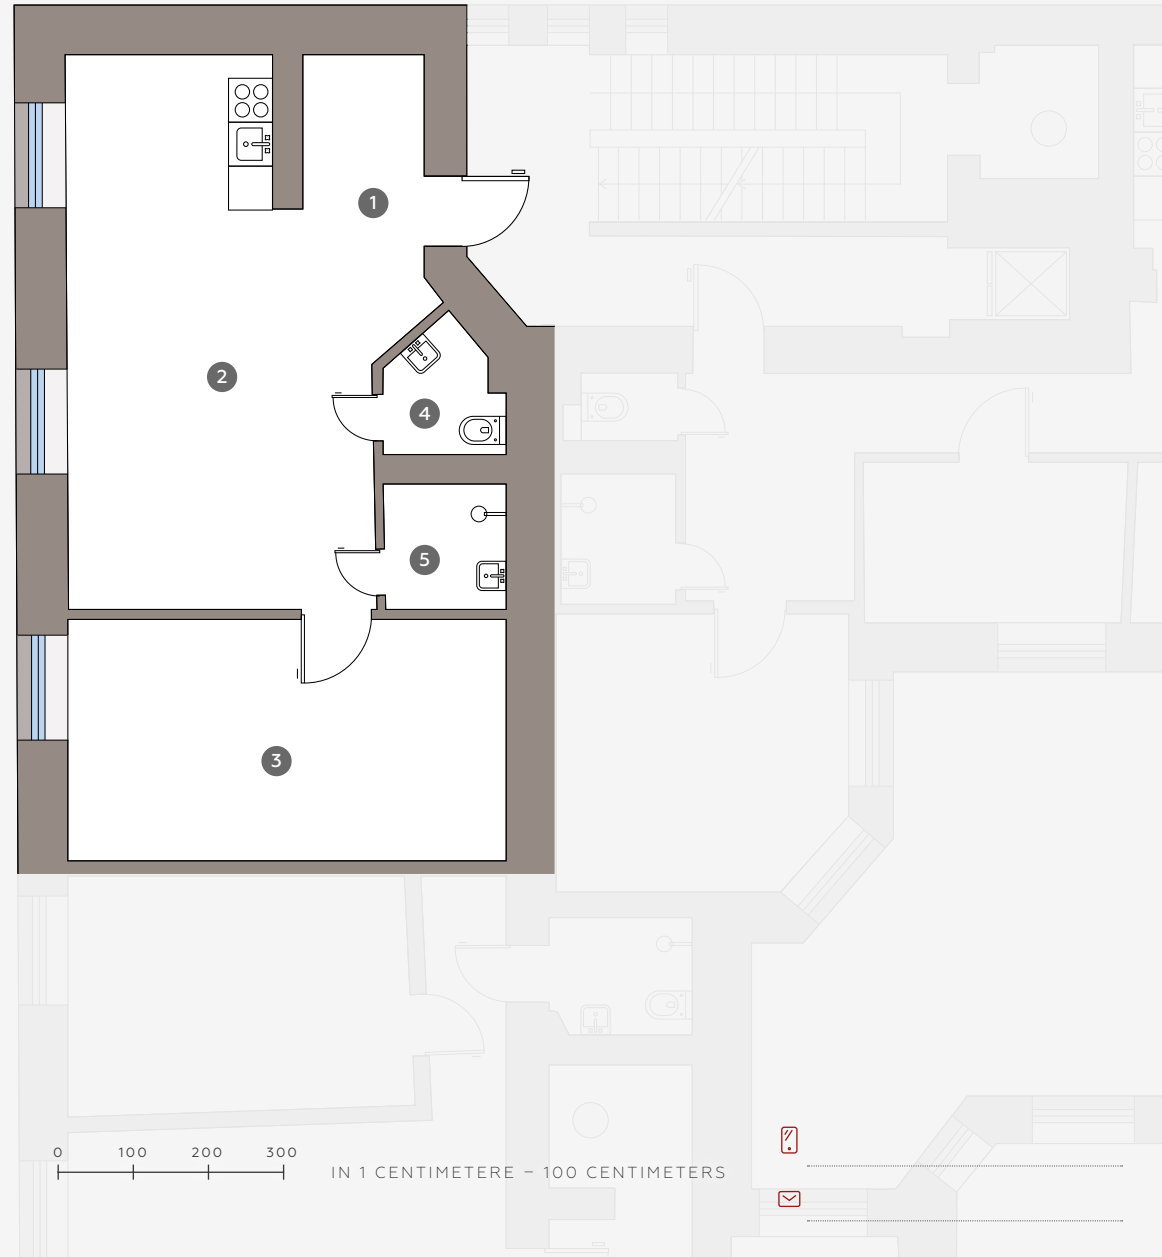

2nd Floor, Lacplesa 13

Apartment # 28

#	ROOM	M ²
1	Hall	4,7
2	Kitchen and living room	26,5
3	Room	18,2
4	Bathroom	2,3
5	Bathroom	2,6

Living space 54,3

SCALE 1:100

0 100 200 300

IN 1 CENTIMETERE - 100 CENTIMETERS