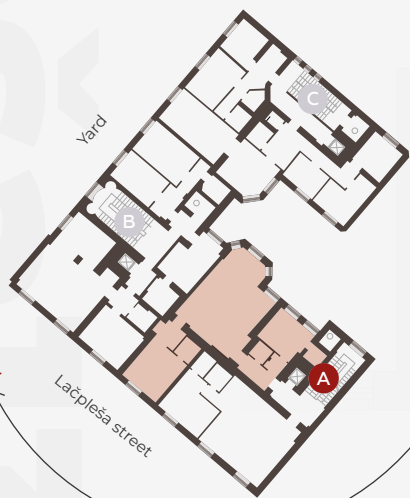

3rd Floor, Lacplesa 13

Apartment # 32

#	ROOM	M ²
1	Kitchen and living room	49
2	Bathroom	2,1
3	Room	10,9
4	Room	2,0
5	Hallway	3,6
6	Room	15
7	Bathroom	2,7

Living space 85,3

SCALE 1:100

IN 1 CENTIMETERE - 100 CENTIMETERS