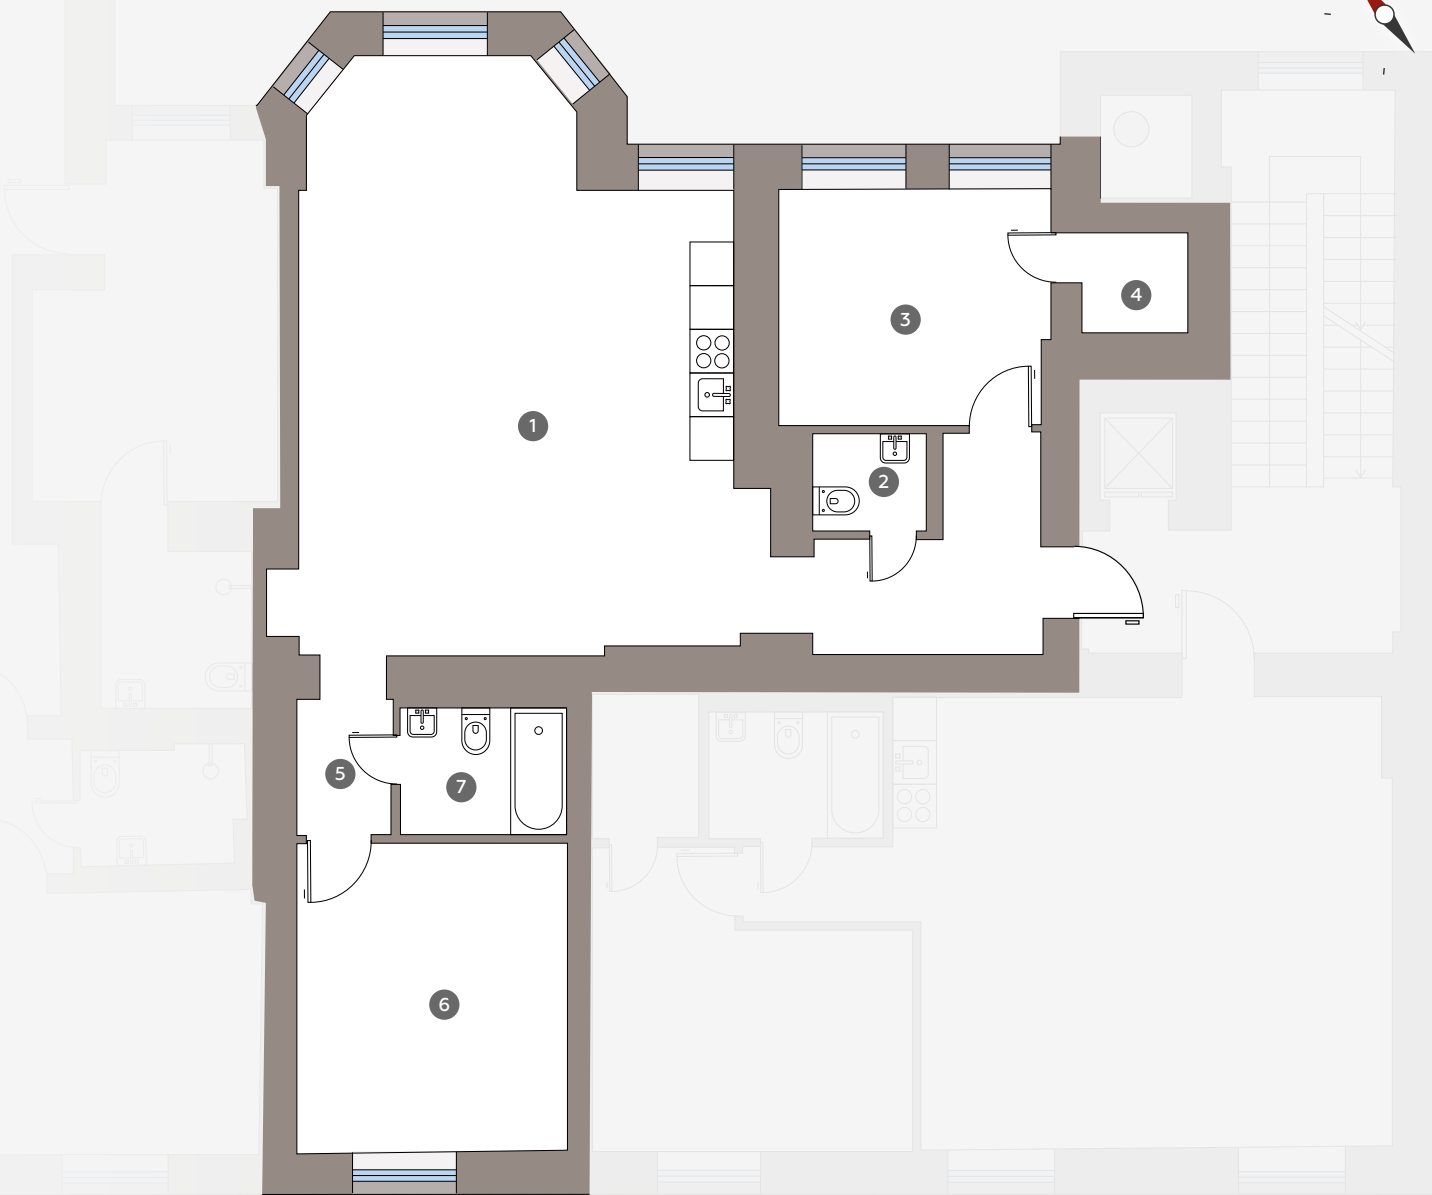

4th Floor, Lacplesa 13

Apartment # 42

#	ROOM	M ²
1	Kitchen and living room	52,4
2	Bathroom	1,9
3	Room	11,2
4	Room	1,9
5	Hallway	2,7
6	Room	12
7	Bathroom	3,7

Living space 85,8

SCALE 1:100

IN 1 CENTIMETERE - 100 CENTIMETERS