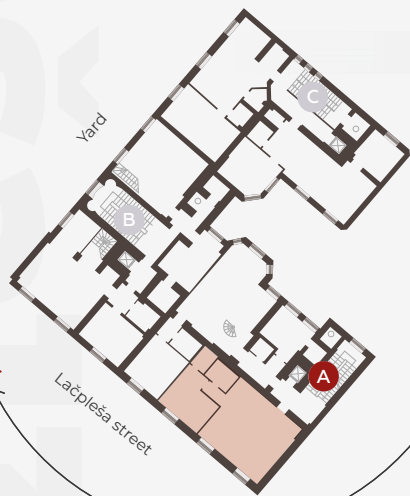

5th Floor, Lacplesa 13

Apartment # 51

#	ROOM	M ²
1	Kitchen and living room	40,4
2	Room	14,5
3	Bathroom	3,9
4	Room	2,6

Living space 61,4

SCALE 1:100

IN 1 CENTIMETERE - 100 CENTIMETERS