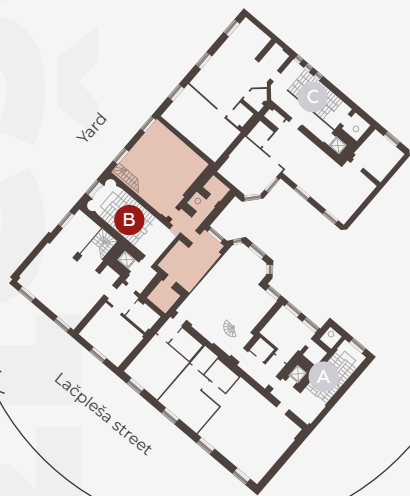

5th Floor, Lacplesa 13

Apartment # 56

2-FLOOR APARTMENT / 1ST FLOOR

#	ROOM	M ²
1	Hall	6,1
2	Kitchen and living room	33,4
3	Bathroom	2,3
4	Room	14,1
5	Bathroom	3,9

Floor living space 59,8
Common living space 82,5

SCALE 1:100

IN 1 CENTIMETERE - 100 CENTIMETERS

6th Floor, Lacplesa 13

Apartment # 56

2-FLOOR APARTMENT / 2ND FLOOR

#	ROOM	M ²
6	Hall	2,5
7	Room	15,4
8	Bathroom	4,8

Floor living space 22,7

Common living space 82,5

SCALE 1:100

0 100 200 300 IN 1 CENTIMETERE - 100 CENTIMETERS