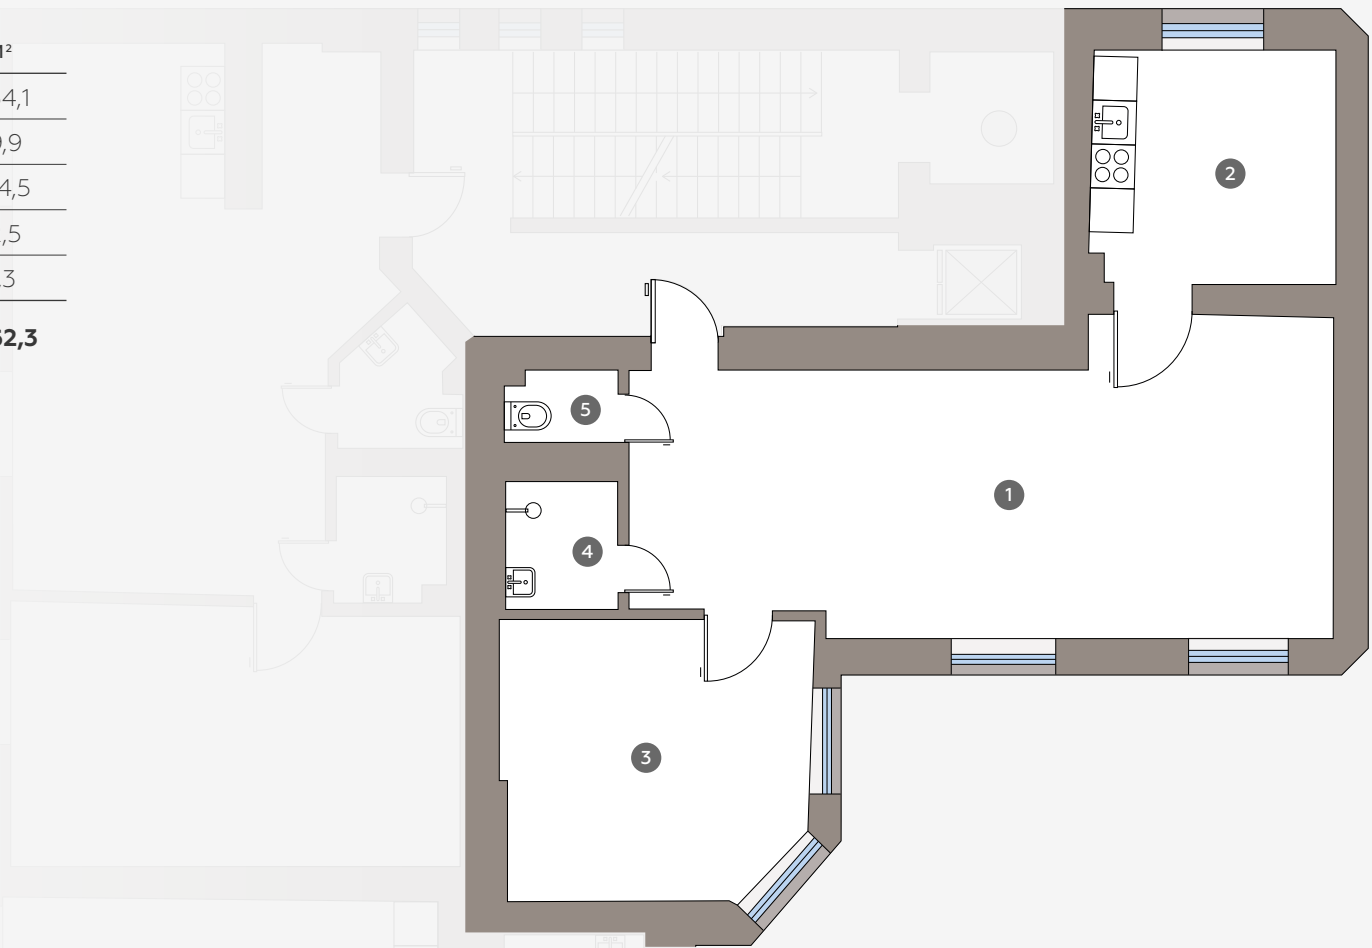

5th Floor, Lacplesa 13

# Apartment # 58

#	ROOM	M <sup>2</sup>
1	Room	34,1
2	Virtuve	9,9
3	Room	14,5
4	Bathroom	2,5
5	Bathroom	1,3

Living space 62,3

SCALE 1:100

IN 1 CENTIMETERE - 100 CENTIMETERS